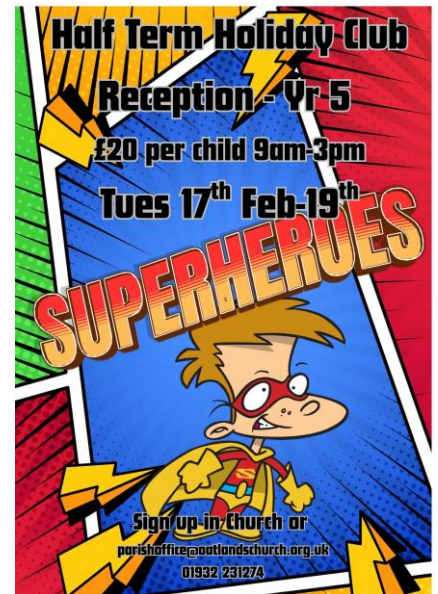

9am to 3pm.

Email vicar@oatlandschurch.org.uk or parishoffice@oatlandschurch.org.uk.

MEN'S BREAKFAST at the Vicarage 5 Beechwood Avenue Sat 7th Feb £5 with breakfast.

PANCAKE PARTY - Tuesday 17th Feb in the hall 3.30-5pm

ASH WEDNESDAY 18th February service at 10.30am and 8pm.

LENT COURSE Fruitfulness on the Frontline is our Lent course - starting on Tuesday 17th Feb 12 noon or 7.30pm in the Octagon. For more information please speak to Mark.

'DIGGING DEEPER' on the 3rd Saturday of the month 9-10.30am with breakfast at the Vicarage - Just turn up - it will be a chance to look at 'Biblical theology' (The Character of God eg Judge, Love, Wrath, Jealousy) and investigate the tenants of the Christian Faith (The Gospel, Adoption, knowing and being Known) and foundations of Anglicanism.

The British Museum Tour is now on the 28th Feb - sign up at the back of church.

Road Safety proposal outside St Mary Oatlands / Cleves school

In short, removing the parking spaces outside the school and making it a Zebra crossing to our side. (will it solve our car park issues - no - but it should be safer for the children), have your say before 27th Feb <https://cleves-primary.commonplace.is/?>

This Sunday, we are in Luke's Gospel 21 as Jesus gives us warnings of the end times, with an encouragement - the kingdom of God is near!

Thanks for your partnership in the gospel. Mark

07769102247

oatlandsvicar@gmail.com

vicar@oatlandschurch.org.uk

Day off Monday